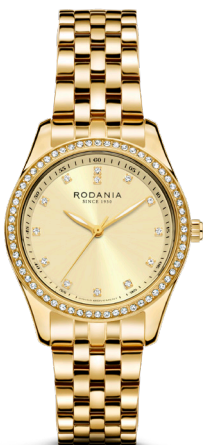

WOMEN'S COLLECTION

Gstaad R11039

BELLINZONA

DIA Ø 32 MM | GLASS DIA Ø 27 MM | SAPPHIRE CRYSTAL | 5 ATM
STAINLESS STEEL 316L | QUARTZ SWISS MOVEMENT | PROTECTED CROWN

R13001
149,00 €

R13002
159,00 €

R13008
159,00 €

GENEVA DATE

DIA Ø 34 MM | GLASS DIA Ø 28 MM | SAPPHIRE CRYSTAL | 5 ATM
STAINLESS STEEL 316L | QUARTZ SWISS MOVEMENT

R12018
199,00 €

R12020
199,00 €

GSTAAD

DIA Ø 32 MM | GLASS DIA Ø 28 MM | SAPPHIRE CRYSTAL | 5 ATM
STAINLESS STEEL 316L | QUARTZ SWISS MOVEMENT

DIA Ø 32 MM | GLASS DIA Ø 28 MM | SAPPHIRE CRYSTAL | 5 ATM
STAINLESS STEEL 316L | QUARTZ SWISS MOVEMENT

R11034
219,00 €

R11038
219,00 €

R11035
249,00 €

R11037
249,00 €

R11039
249,00 €

R11040
219,00 €

LAUSANNE

DIA SQUARE: 21 X 28,5 MM & Ø ROND: 30 MM | GLASS DIA 15 X 18 MM | SAPPHIRE CRYSTAL
5 ATM | STAINLESS STEEL 316L | QUARTZ SWISS MOVEMENT

R27009
279,00 €

R27010
299,00 €

R27012
299,00 €

(PROVIDED WITH AN ADDITIONAL LEATHER STRAP)